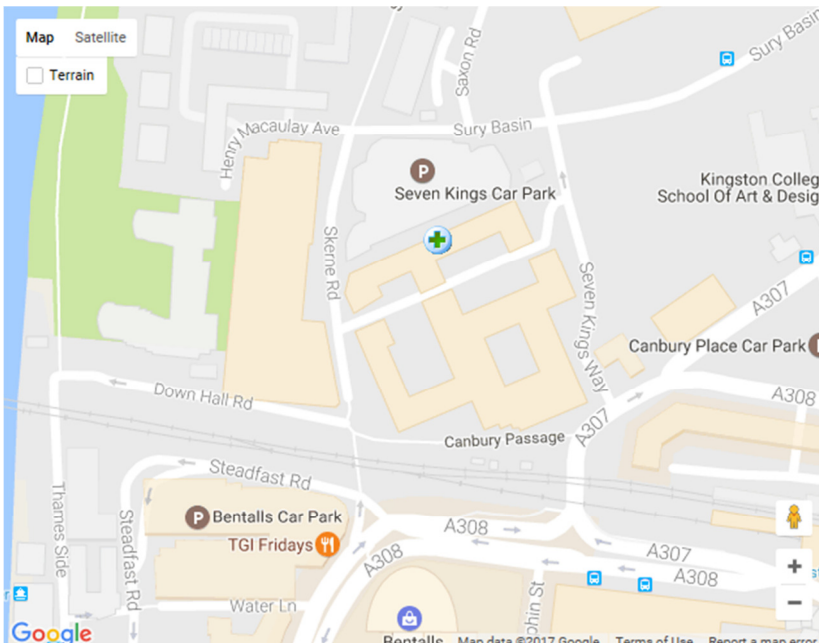

**Directions to:**

Kingston Health Centre

10 Skerne Road

Kingston upon Thames

Surrey

KT2 5AD

Weekend Telephone number: 020 3841 9942

Weekday Telephone number: No contact number for patients during the week. All bookings by the patients practice.

Kingston Health Centre is situated opposite the new Doubletree Hilton

And

Next to Seven Kings Car Park

If patients are walking from Kingston town centre they need to walk past Bentalls car park and TGI Fridays head under the pedestrian “patterned” railway bridge and we are in the building opposite Doubletree Hilton. If you reach Seven Kings car park you have walked too far.

Parking is available in Seven Kings car park at £1.00 per hour